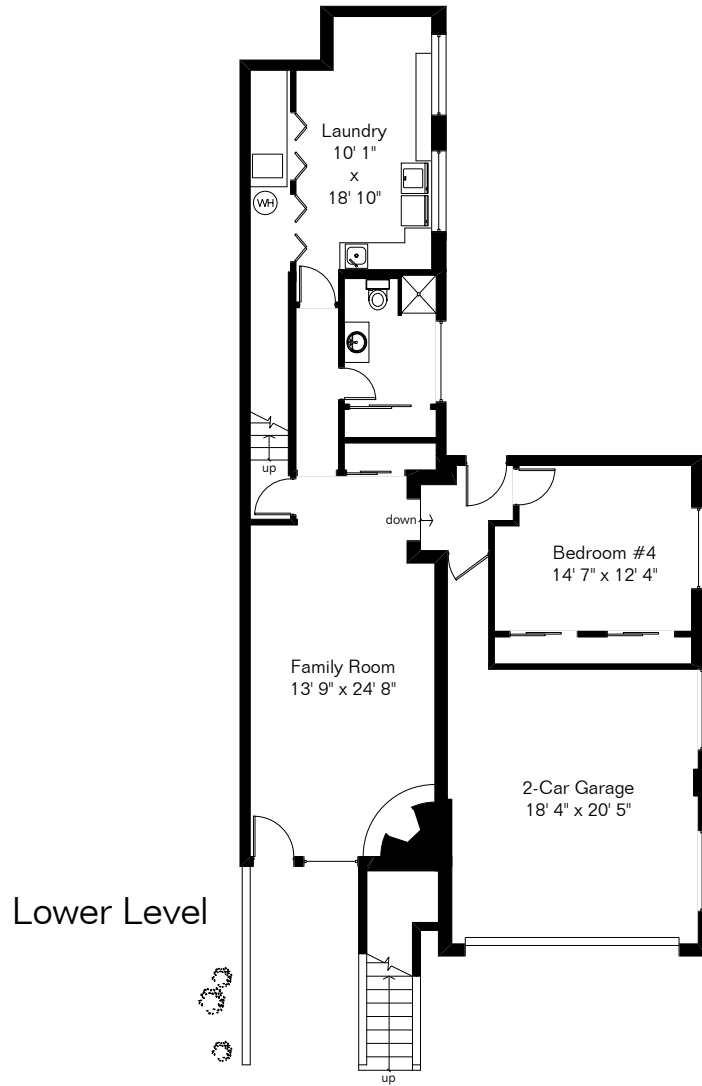

The square footages and room size information are deemed to be reliable but are not guaranteed and should be independently verified. This drawing is for marketing purposes only.

Living Area 3,177 Sq Ft
Garage 439 Sq Ft

Lower Level

Pool Area

Main Level

5910 E Territory Dr

Site Visit January 2020

Copyright 2022 Floor Plans First! LLC
All Rights Reserved.

Floor Plans First!
See the Floor Plan First!

FloorPlansFirst.com™
(520) 881-1500