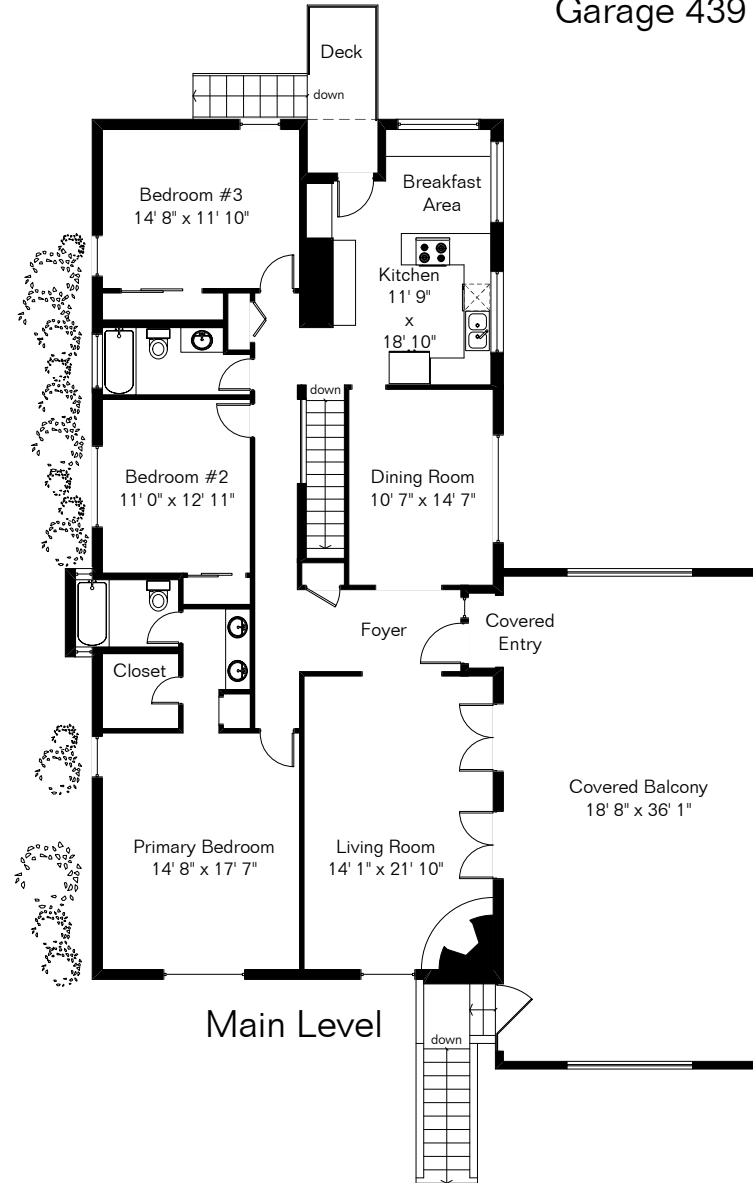

The square footages and room size information are deemed to be reliable but are not guaranteed and should be independently verified. This drawing is for marketing purposes only.

Living Area 3,177 Sq Ft
Garage 439 Sq Ft

Lower Level

Pool Area

Main Level

5910 E Territory Dr

Site Visit January 2020

Copyright 2022 Floor Plans First! LLC
All Rights Reserved.

Floor Plans First!
See the Floor Plan First!

FloorPlansFirst.com™
(520) 881-1500